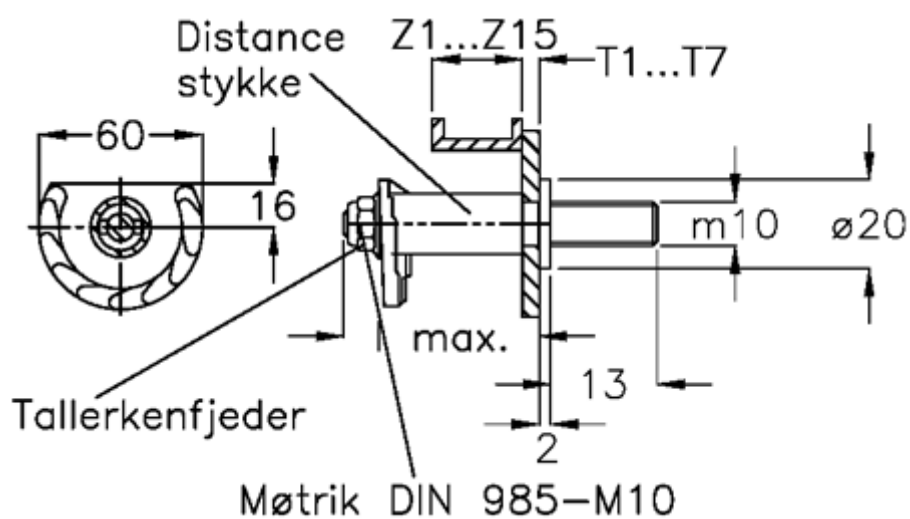

Article number: 20895605

Description: E+G Door lock
GN 117-GB-T6-Z5

Measures

Cam thickness = 12-21